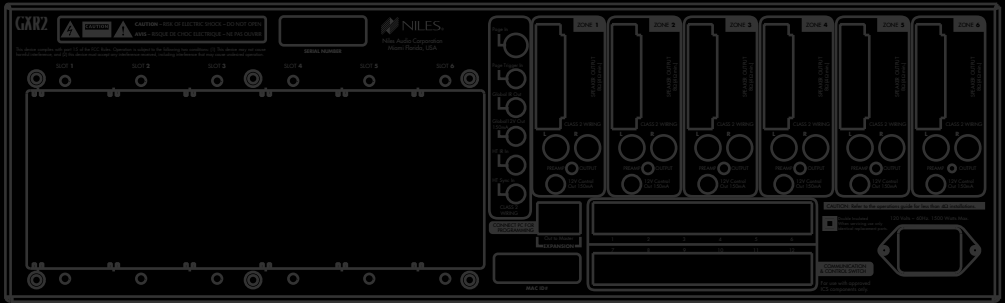

E N G I N E E R E D   B Y

1 - 8 0 0 - B U Y - H I F I - www.nilesaudio.com

©2007 Niles Audio Corporation 12331 S.W. 130 Street, Miami, FL 33186. All rights reserved. Niles, the Niles logos, IntelliControl, IntelliFile, and iRemote are registered trademarks of Niles Audio Corporation. All other trademarks are the property of their respective owners. Niles reserves the right to change specifications, descriptions and prices without notice. The technical and other information contained herein is not intended to set forth all technical and other specifications. Designed and engineered in the USA. DS00554B